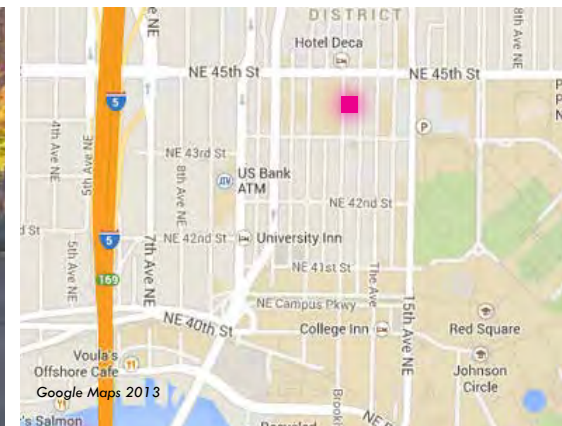

# ON THE FENCE

Hiroki Baba + Wren McNally + Kate Reef  
+ Graham Golbuff + Matt Kikosicki

Bolstering the thriving music scene provided by the Neptune Theater and Music Co., On The Fence moves the performance venue to the streets. A chain link fence surrounding the future site of the U District light rail station provides a flexible armature to support musical instruments constructed with salvaged objects. In utilizing the ubiquitous chain link fence the installation brings to light the endless possibilities to enliven compromised spaces in cities throughout the world.

Bottle instruments integrated into the fence

Hashtag signage

Design sketches

A view of the installation down Brooklyn Ave NE

The green man dances when instruments are played

Buckets and bottles are just some of the instruments available to passersby

SITE: Brooklyn Ave btw NE 43rd & 45th Sts